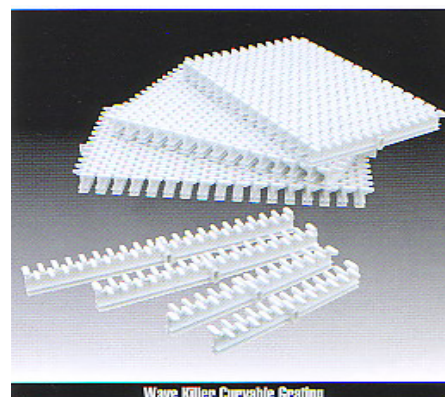

Wave Killer Curvable Grating

- Bend ability In Accordance With Regulations
- Breakwater Effect
- Comfort And non-Slip Effect
- Ease of Hygenization

WIDTH (mm)	250	300
THICKNESS (mm)	30	30
MATERIAL	ABS	ABS