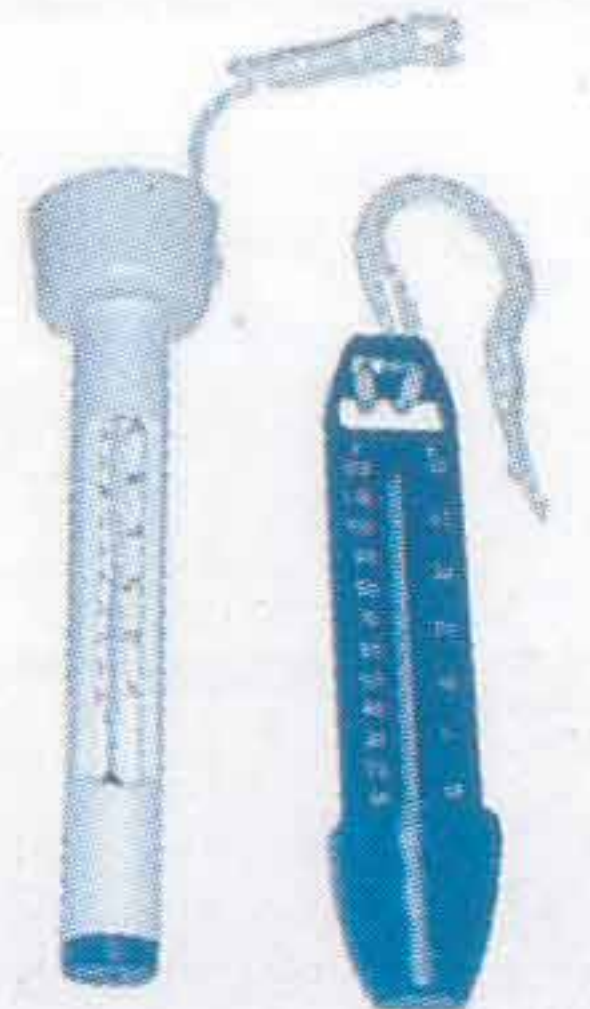

CE029

CE049

CE084