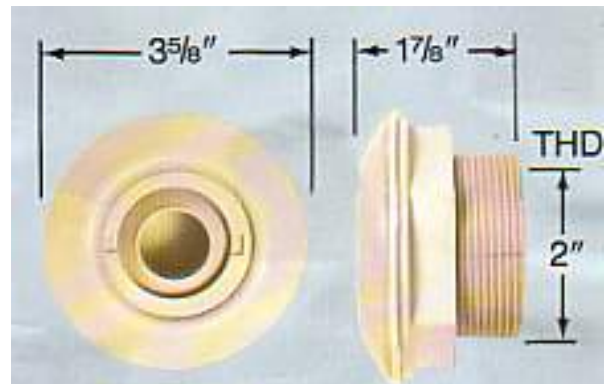

SPA FITTINGS

VENTURI TEE

EXTENSION FOR CONCRETE / GUNITE

**STANDARD
AIR CONTROL**

VENTURI TEE

SUCTION FITTING - 5"

**AERATOR CAP FOR
AIR CHANNEL - 1 1/2"**

STANDARD WALL FITTING