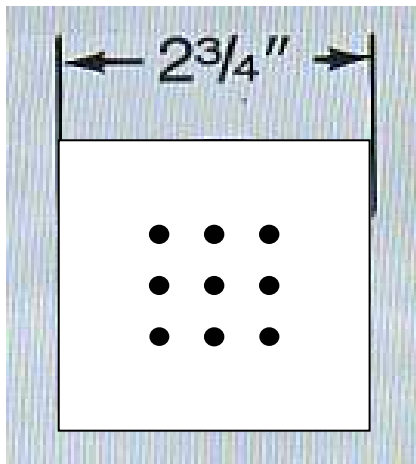

SPA FITTINGS

VENTURI TEE

EXTENSION FOR CONCRETE / GUNITE

**STANDARD
AIR CONTROL**

VENTURI TEE

SUCTION FITTING - 5"

**AERATOR CAP FOR
AIR CHANNEL - 1 1/2"**

STANDARD WALL FITTING