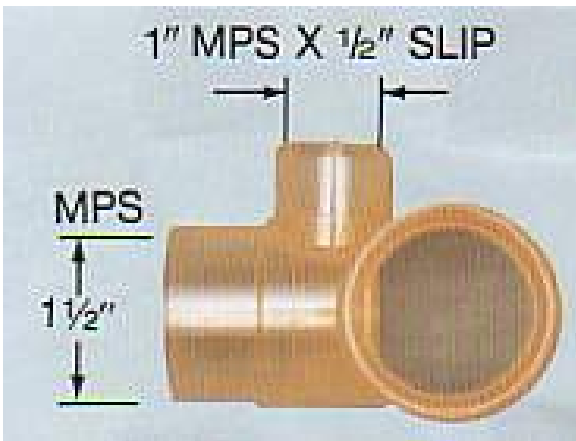

SPA FITTINGS

VENTURI TEE

EXTENSION FOR CONCRETE / GUNITE

**STANDARD
AIR CONTROL**

VENTURI TEE

SUCTION FITTING - 5"

**AERATOR CAP FOR
AIR CHANNEL - 1 1/2"**

STANDARD WALL FITTING