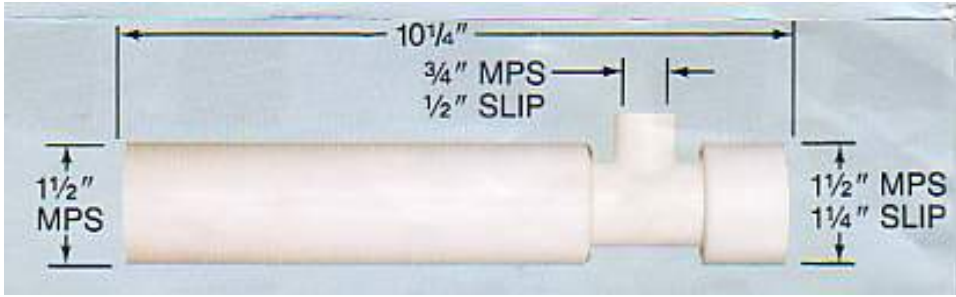

SPA FITTINGS

VENTURI TEE

EXTENSION FOR CONCRETE / GUNITE

**STANDARD
AIR CONTROL**

VENTURI TEE

SUCTION FITTING - 5"

**AERATOR CAP FOR
AIR CHANNEL - 1 1/2"**

STANDARD WALL FITTING