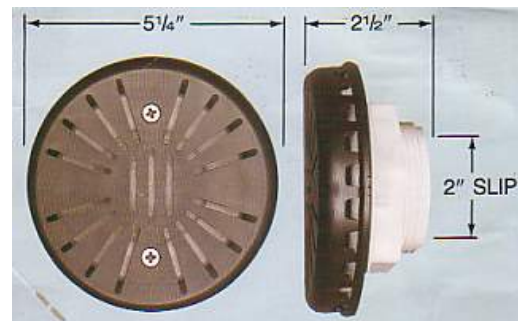

SPA FITTINGS

VENTURI TEE

EXTENSION FOR CONCRETE / GUNITE

**STANDARD
AIR CONTROL**

VENTURI TEE

SUCTION FITTING - 5"

**AERATOR CAP FOR
AIR CHANNEL - 1 1/2"**

STANDARD WALL FITTING