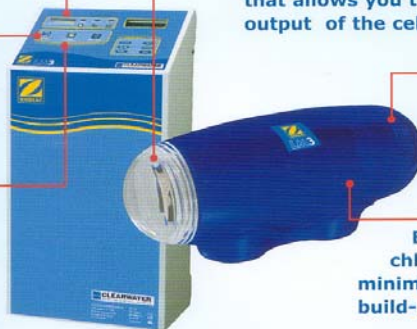

# ZODIAC

"Set and forget" chlorine output levels.

Flexibility to set high output levels for weekends & periods of high bather load, and lower levels for Weekdays.

Superchlorinate at the touch of a button. Fast and convenient method of boosting chlorine levels in periods of heavy pool use or extreme increases in temperature.

Power Bubble Observation point that allows you to see the effective output of the cell at a glance.

Advanced electrode technology maximises water flow and chlorine production.

Breakthrough salt water chlorinator technology minimises potential of calcium build-up.